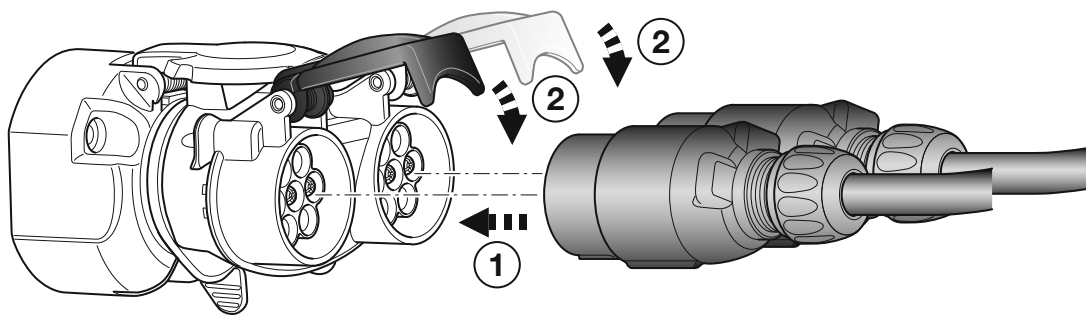

“UK” Short adapter from 13-pin socket to 2x7-pin plugs

Hella-Part number 8JA 179 368-001

1

2

3

4