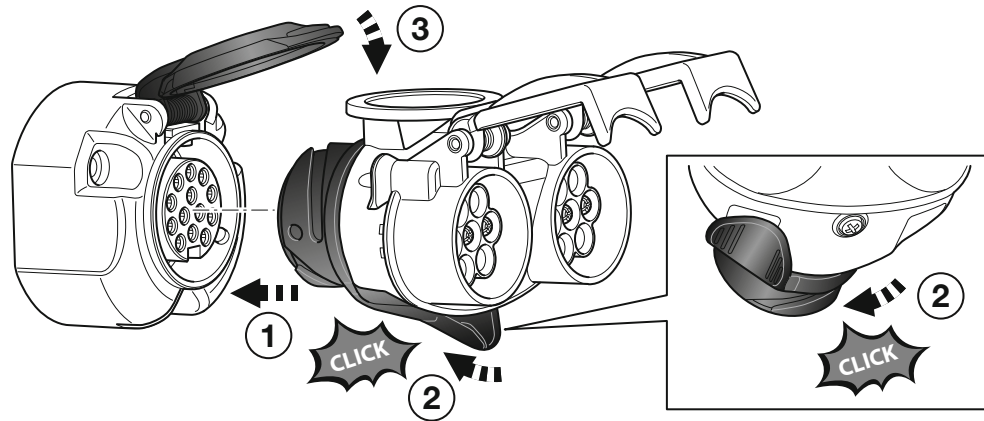

“UK” Short adapter from 13-pin socket to 2x7-pin plugs

Hella-Part number 8JA 179 368-001

1

2

3

4